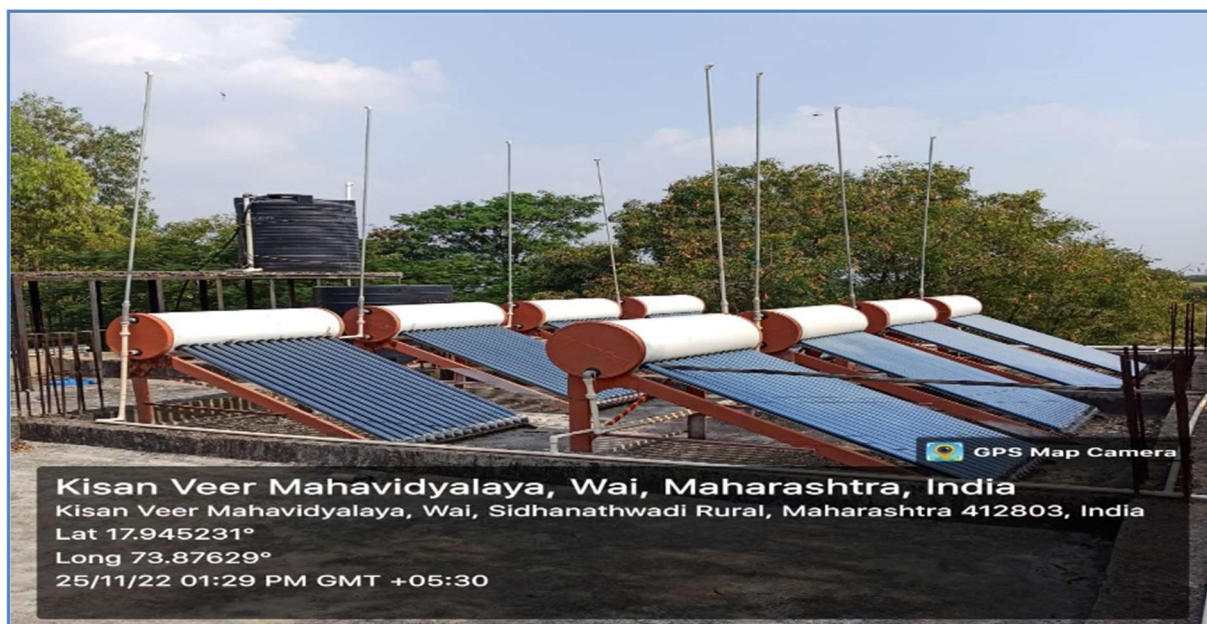

7.1.2 The institution has facilities for alternate sources of energy and energy conservation measures

INDEX

SR.NO	CONTENT
A	Solar Panel at Women's Hostel and Jai Kisan Boy's Hostel
B	Use of LED bulbs /Power efficient Equipment

A) Solar Panel at Women's Hostel and Jai Kisan Boy's Hostel

B) Use of LED bulbs /Power efficient Equipment

Janata Shikshan Sanstha's
Kisan Veer Mahavidyalaya, Wai (Satara) M.S.

Janata Shikshan Sanstha's
Kisan Veer Mahavidyalaya, Wai (Satara) M.S.